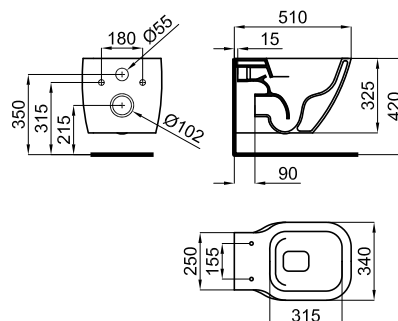

ESSENCE C

Description

SET "Rimless" wall hung pan and soft close seat and cover. Includes the fixings kit 100335237.

Finish

Other Finishes

Certifications and quality characteristics

Technical drawing

Dimensions in mm

ESSENCE C

Description

"Rimless" Wall hung pan. Includes the fixings kit 100335237.

Finish

pastel beige
100313101

Technical drawing

Dimensions in mm

Sanitaryware

PACK: 100313096 | COMPONENT: 100313133

ESSENCE C

Description

"Rimless" pan soft close seat and cover.

Finish

pastel beige
100313133