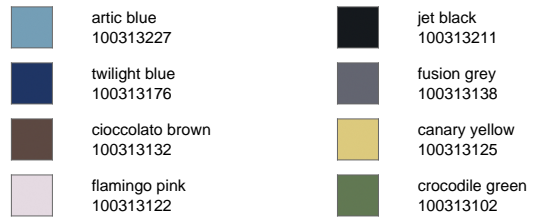

ESSENCE C

Description

SET "Rimless" wall hung pan and soft close seat and cover. Includes the fixings kit 100335237.

Finish

Other Finishes

Certifications and quality characteristics

Technical drawing

Dimensions in mm

ESSENCE C

Description

"Rimless" Wall hung pan. Includes the fixings kit 100335237.

Finish

pastel beige
100313101

Technical drawing

Dimensions in mm

Sanitaryware

PACK: 100313096 | COMPONENT: 100313133

ESSENCE C

Description

"Rimless" pan soft close seat and cover.

Finish

pastel beige
100313133