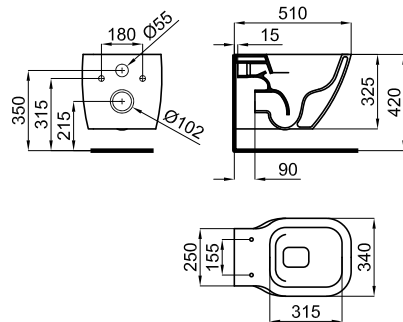

ESSENCE C

Description

SET "Rimless" wall hung pan and soft close seat and cover. Includes the fixings kit 100335237.

Finish

Other Finishes

Certifications and quality characteristics

Technical drawing

Dimensions in mm

ESSENCE C

Description

"Rimless" Wall hung pan. Includes the fixings kit 100335237.

Finish

pastel beige
100313101

Technical drawing

Dimensions in mm

Sanitaryware

PACK: 100313096 | COMPONENT: 100313133

ESSENCE C

Description

"Rimless" pan soft close seat and cover.

Finish

pastel beige
100313133